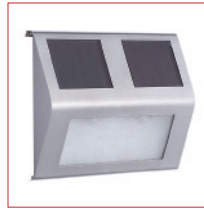

Solar-powered Step Light

GS-010